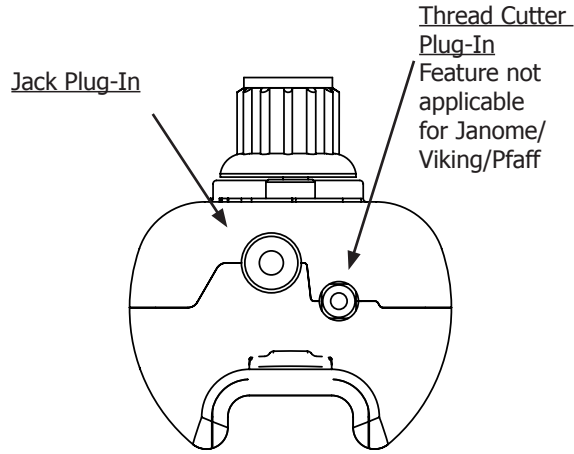

Grace Speed Control

The Grace Speed Control is designed to work with almost any sewing machine.

Connecting to your sewing machine: