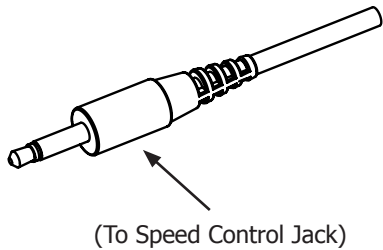

For Technical Assistance please contact:

The Grace Company
1-800-264-0644

The Grace Speed Control Switch is compatible with most DC-powered machines. DC-powered machines usually have a separate foot pedal plug in and power cord plug in.

Janome 1600 / Viking Mega Quilter / Pfaff Grand Quilter

Jack Plug-In