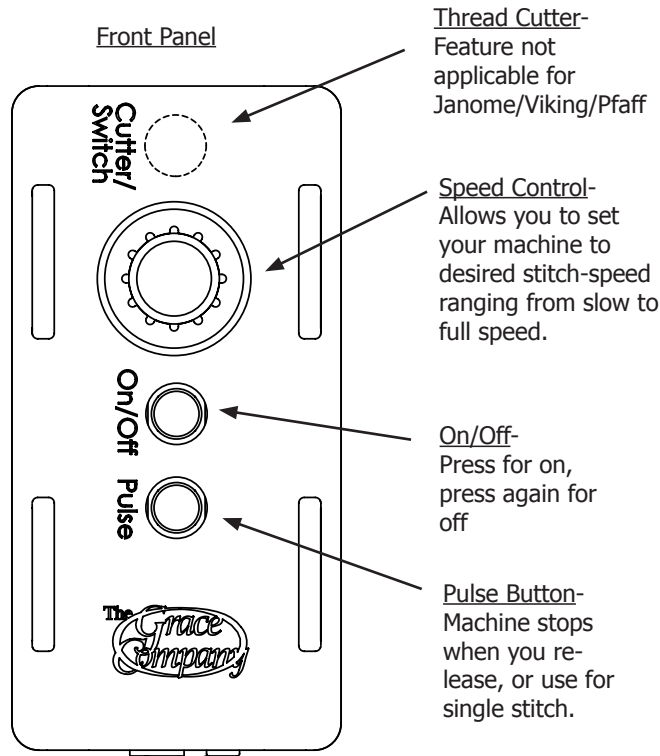

Grace Speed Control

The Grace Speed Control is designed to work with almost any sewing machine.

Connecting to your sewing machine:

For Technical Assistance please contact:

The Grace Company
1-800-264-0644

The Grace Speed Control Switch is compatible with most DC-powered machines. DC-powered machines usually have a separate foot pedal plug in and power cord plug in.

Janome 1600 / Viking Mega Quilter / Pfaff Grand Quilter