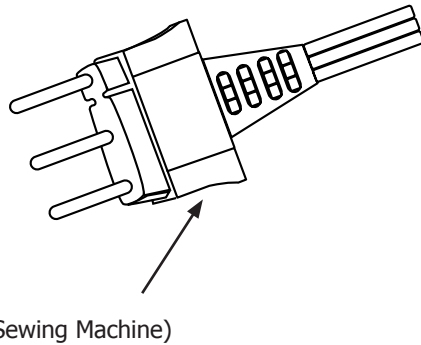

For Technical Assistance please contact:

The Grace Company
1-800-264-0644

The Grace Speed Control Switch is compatible with most DC-powered machines. DC-powered machines usually have a separate foot pedal plug in and power cord plug in.

Janome 1600 / Viking Mega Quilter / Pfaff Grand Quilter

Jack Plug-In